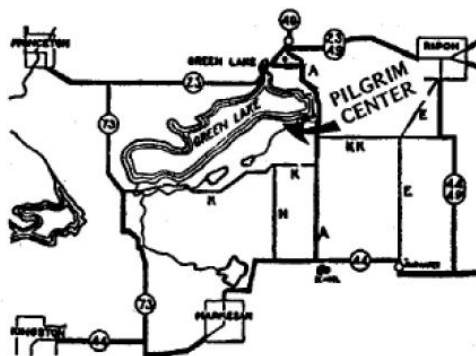

DRIVING DIRECTIONS TO PILGRIM CENTER

FROM RIPON:

Follow Highway 23/49 west out of Ripon. Proceed to the point where Highway 49 turns right, approximately 5 miles west from the edge of Ripon. At that intersection turn left onto County A. Proceed 2.9 miles south on County A. Turn right onto Spring Grove Road. Pilgrim Center is 1/4 mile on the right. **Please note: For our camper's safety please note the speed limit on Spring Grove Rd is 25 MPH.**

FROM PRINCETON:

Follow Highway 23 east out of Princeton approximately 9 miles to County A. Turn right on County A and travel approximately 2.9 miles to Spring Grove Rd. Turn right on Spring Grove Road. Pilgrim Center is 1/4 mile on the right. **Please note: For our camper's safety please note the speed limit on Spring Grove Rd is 25 MPH.**

FROM MILWAUKEE:

Take Highway 41 north to Fond du Lac. Take Johnson Street exit, turn left (west) onto Highway 23. Proceed west through Rosendale for approximately 4 miles. Turn left (west) on County KK. County KK becomes County K at the Fond du Lac county border. Follow County K to County A, turn right (north). Proceed 1/2 mile to the bottom of the hill, turn left on Spring Grove Road. Pilgrim center is 1/4 mile on the right. **Please note: For our camper's safety please note the speed limit on Spring Grove Rd is 25 MPH.**

FROM MADISON:

Take Highway 151 north out of Madison. Turn north on Highway 73 (approximately 24 miles out of Madison). Turn right on Highway 44. Proceed through Markesan on Highway 44. Approximately 5 miles east of Markesan turn left on County A, proceed 5.1 miles. At the bottom of the hill turn left on Spring Grove Road. Pilgrim Center is 1/4 mile on your right. **Please note: For our campers safety the speed limit on Spring Grove Road is 25 mph.**